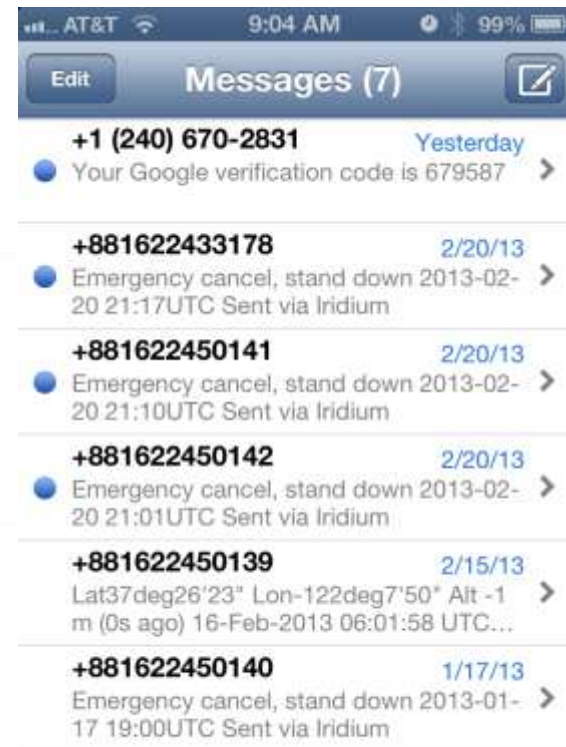

SMS Messages

❑ Expensive

- $0.35 per message
- 30 minute message interval, 10 hour day, 30 days/month
  600 messages = $210/month

❑ Awkward to process