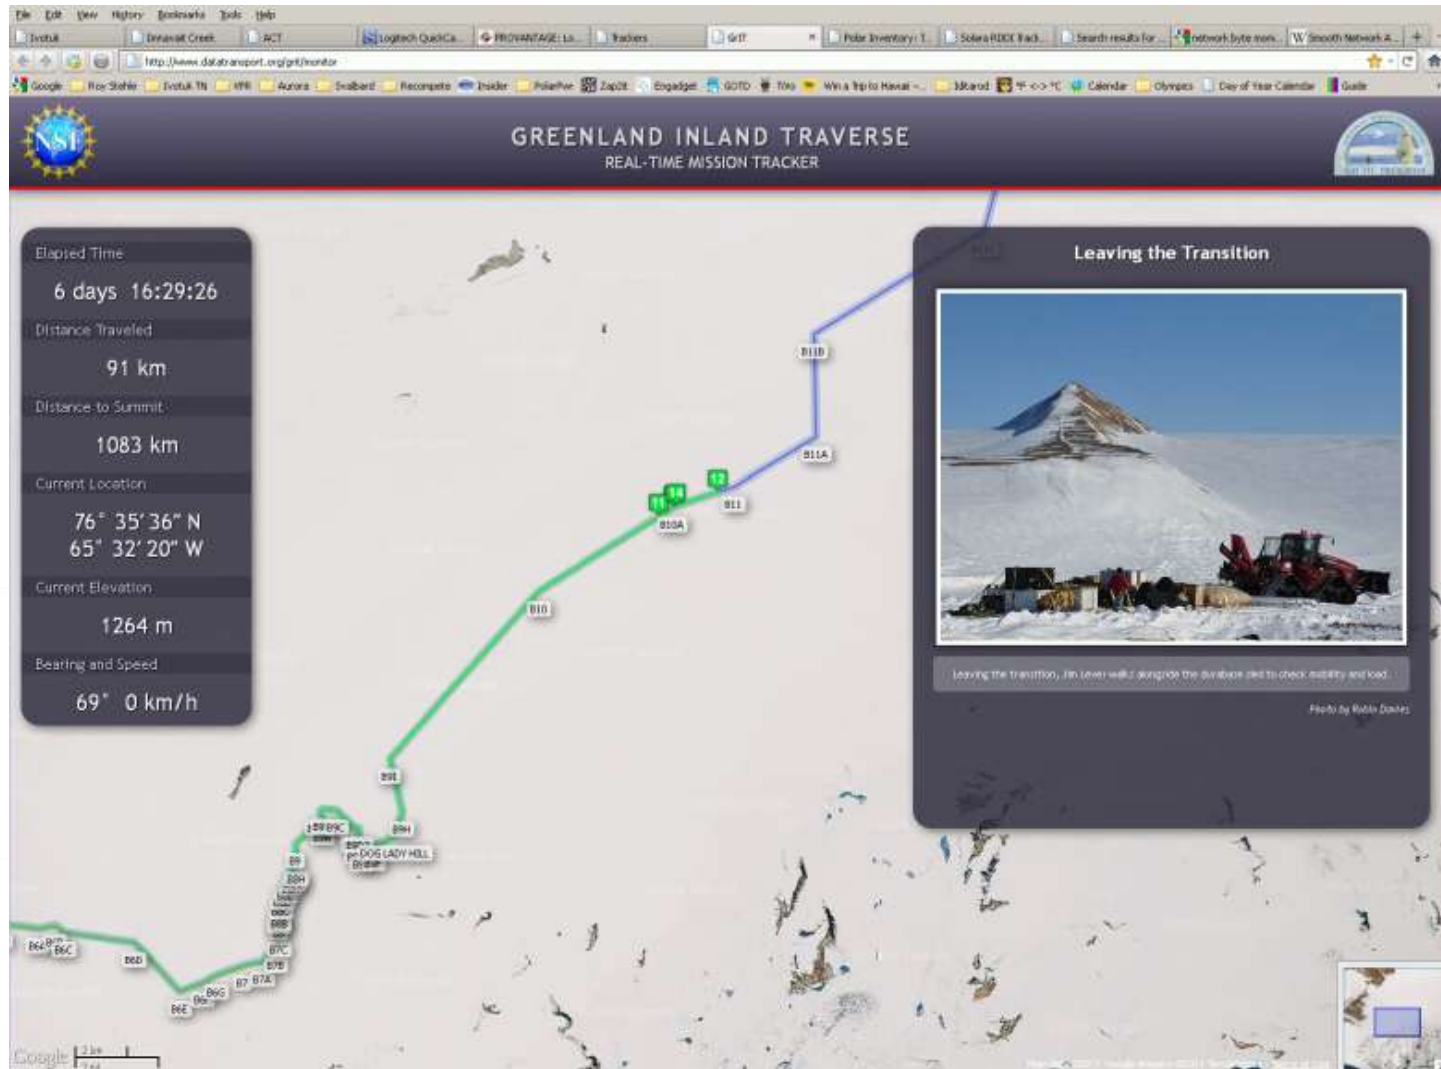

Annapolis, MD, USA

3 April 2013

GPS Trackers

□ Safety

- **An additional informational tool in emergencies**
A Personal Locator Beacon (PLB) is the NSF ARSLS standard tool for safety. PLB required by Government of Greenland
- **Ideally, does not require operator activation**

□ Logistics

- **Tracking of assets (e.g., vehicles, boats)**
- **Informative of deviation from research itinerary**
- **Near real-time display of location for outreach**

Ski-Doo Installation

Summit Station, Greenland

- ❑ **Weatherproof enclosure**
- ❑ **12 VDC vehicle power**
- ❑ **No operator input**

- ❑ **GPS Trackers originally designed for snow machines. Also used on tractors.**

Greenland Inland Traverse

Greenland Inland Traverse