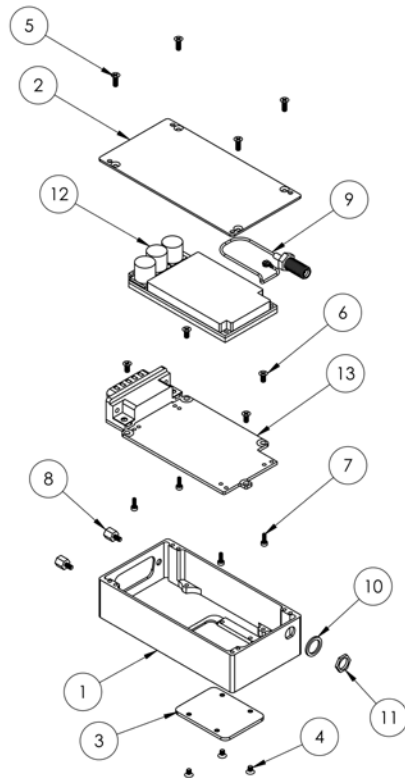

Full Data Modems (Data Switch, RUDICS, SBD, SMS)

- A3LA-RS Exploded View