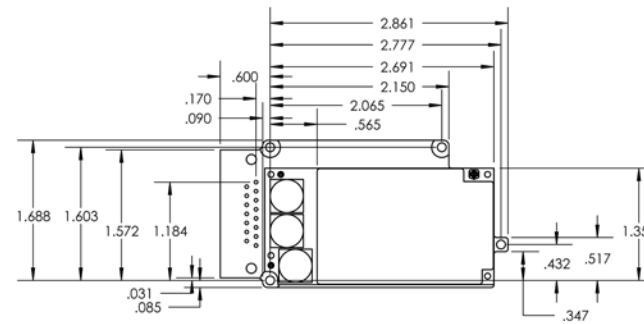

Full Data Modems (Data Switch, RUDICS, SBD, SMS)

- A3LA-RS Exploded View