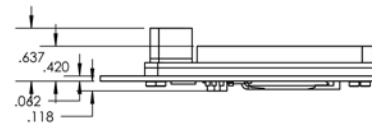

Full Data Modems (Data Switch, RUDICS, SBD, SMS)

- A3LA-RS Exploded View