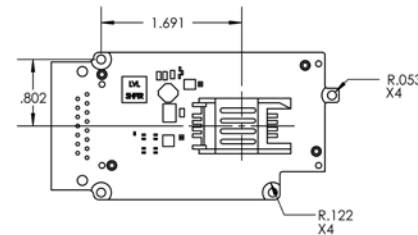

Full Data Modems (Data Switch, RUDICS, SBD, SMS)

- A3LA-RS Exploded View